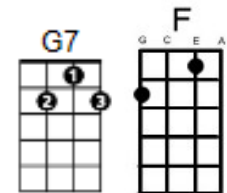

Chorus:

[F] [Em]
You will get a sentimental feeling when you hear
[Am] [D7] [G] [G7]
Voices singing, "Let's be jolly, deck the halls with boughs of holly".

[C] [G]
Rocking around the Christmas tree, have a happy holiday.
[G7] [G] [C]
Everyone dancing merrily, in the new old-fashioned way.