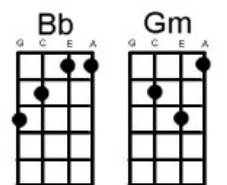

Merry Christmas Everybody: Noddy Holder / Slade

[SHOUT! "IT'S CHRIIIIISSSTMAAASSS...."]

[C] [Em] [G] [Gsus4 = add little finger!]
 Are you hanging up a stocking on your wall?
 [C] [Em] [G]
 It's the time that every Santa has a ball
 [F] [C] [F] [C]
 Does he ride a red nosed reindeer? Does he turn up on his sleigh?
 [Dm] [F] [G] [G7]
 Do the fairies keep him sober for a day?

Chorus:

[C] [Em] [Bb] [G] [Gsus4]
 So here it is, Merry Christmas, everybody's having fun
 [C] [Em] [Bb] [G] [Gsus4]
 Look to the future now it's only just begun!

[C] [Em] [G] [Gsus4]
 Are you waiting for the family to arrive?
 [C] [Em] [G] [Gsus4]
 Are you sure you've got the room to spare inside?
 [F] [C] [F] [C]
 Does your Granny always tell you, that the old songs are the best?
 [Dm] [F] [G] [G7]
 Then she ends up and rock 'n rollin' with the rest.

Chorus:

Bridge:

[Gm] [Eb] [Gm] [Eb]
 What will your Daddy do when he sees your mummy kissing Santa
 [F] [G]
 Claus?

[C] [Em] [G] [Gsus4]
Are you hanging up a stocking on your wall?
[C] [Em] [G]
Are you hoping that the snow will to start to fall?
[F] [C] [F] [C]
Do you ride on down the hillside, in a buggy you have made?
[Dm] [F] [G]
When you land upon your head then you've been Slade