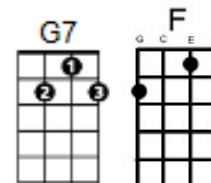

[G] [Em] [Am] [D7] repeat X 2 fade out

Here comes Santa Clause: Gene Autrey & Oakley Haldeman

Intro: Play first TWO lines

* = 1 strum

[C]
 Here comes Santa Claus, here comes Santa Claus,
 [G] [G7]
 Right down Santa Claus Lane,
 [G] [G7] [C] [C7]
 Vixen and Blitzen and all his reindeer are pulling on the rein.
 [F] [Em] [Dm] [C]
 Bells are ringing, children singing, all is merry and bright,
 [F] [C] [A7] *
 So hang your stockings 'n say your prayers,
 [G7] [C]
 Cos Santa Claus is coming tonight
 - - -