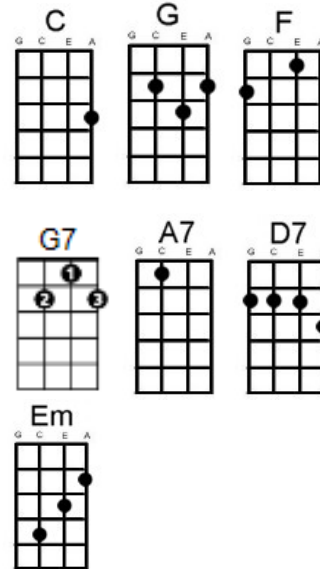

Frosty Rudolph – [Not] Traditional!

Intro: Play first TWO lines.

[C] [F] [C]
 Frosty the Snowman was a jolly, happy soul,
 [F] [C]
 With a corncob pipe and a button nose,
 [G7] [C]
 And two eyes made out of coal.
 [C] [F] [C]
 Frosty the Snowman is a fairy tale they say.
 [F] [C]
 He was made of snow, but the children know,
 [F] [G] [C]
 How he came to life one day.

[F] [Em] [Am] [G7] [C]
 There must have been some magic in that old silk hat they found,
 [G] [E7] [D7] [G7]
 For when they placed it on his head, he began to dance around.
 [C] [F] [C]
 Frosty the snowman was alive as he could be.
 [F] [C] [Am] [F] [G] [C]
 And the children say he could laugh and play just the same as you and
 me.....aaannnddd.....