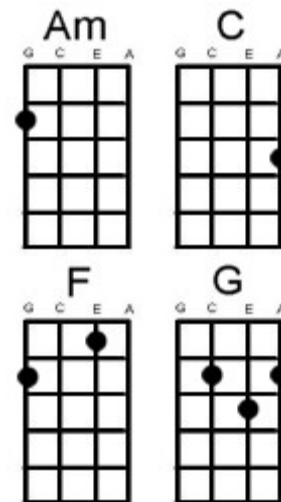

Merry Christmas Everyone! Shakin' Stevens

Intro: Once through verse 1

* = 1 strum

[pause] [C] [G] [Am] [F]
Snow is falling all around me,
[C] [F] [C]
Children playing, having fun.
[G] [C] [G] [Am] [F]
It's the season of love and understanding,
[C] [G] [C]
Merry Christmas, everyone!

[pause] [C] [Am]
Time for parties and celebration
[F] [C] [F] [C]
People dancing all night long
[G] [C] [G] [Am] [F]
Time for presents and exchanging kisses
[C] [G] [C] [pause]
Time for singing Christmas songs.

Chorus:

[Am] [F] [C] [G] [Am] [F]
We're gonna have a party tonight, I'm gonna find that girl,
[C] [G] * [pause]
Underneath the mistletoe, and kiss by candlelight.

[C] [G] [Am] [F]
Room is swaying, records playing,
[C] [F] [C]
All the old songs, I love to hear.
[G] [C] [G] [Am] [F]
Oh I wish that every day was Christmas,
[C] [G] [C]
What a nice way to spend a year.

Chorus

[C] [G] [Am] [F]
Snow is falling all around me,
[C] [F] [C]
Children playing, having fun.
[G] [C] [G] [Am] [F]
It's the season of love and understanding,
[C] [G] [C] [hard abrupt finish!]
Merry Christmas, everyone!