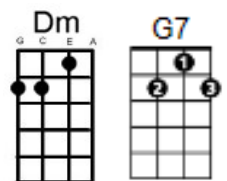

Chorus:

[C] [Em] [Bb] [G] [Gsus4]
So here it is, Merry Christmas, everybody's having fun
[C] [Em] [Bb] [G] [Gsus4]
Look to the future now it's only just begun!

[C] [Em] [G] [Gsus4]
Are you waiting for the family to arrive?
[C] [Em] [G] [Gsus4]
Are you sure you've got the room to spare inside?
[F] [C] [F] [C]
Does your Granny always tell you, that the old songs are the best?
[Dm] [F] [G] [G7]
Then she ends up and rock 'n rollin' with the rest.

Chorus:

Bridge:

[Gm] [Eb] [Gm] [Eb]
What will your Daddy do when he sees your mummy kissing Santa
[F] [G]
Claus?