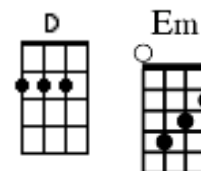

# Viva La Vida - Coldplay

*Intro: 2X [C] [D] [G] [Em]*

[C] [D]  
I used to rule the world  
[G] [Em]  
Seas would rise when I gave the word  
[C] [D]  
Now in the morning I sleep alone  
[G] [Em]  
Sweep the streets I used to own

[C] [D]  
I used to roll the dice  
[G] [Em]  
Feel the fear in my enemy's eyes  
[C] [D]  
Listened as the crowd would sing  
[G] [Em]  
Now the old king is dead long live the king  
[C] [D]  
One minute I held the key  
[G] [Em]  
Next the walls were closed on me  
[C] [D]  
And I discovered that my castles stand  
[G] [Em]  
Upon pillars of salt and pillars of sand

# Viva La Vida - Coldplay

2X [C] [D] [G] [Em]

[C] [D]  
It was a wicked and wild wind  
[G] [Em]  
Blew down the doors to let me in  
[C] [D]  
Shattered windows and the sound of drums  
[G] [Em]  
People couldn't believe what I'd be-come  
[C] [D]  
Revolution-aries wait  
[G] [Em]  
For my head on a silver plate  
[C] [D]  
Just a puppet on a lonely string  
[G] [Em]  
Oh who would ever want to be king?

2X:

*Chorus*

[C] [D]  
I hear Jerusalem bells a-ringing  
[G] [Em]  
Roman cavalry choirs are singing  
[C] [D]  
Be my mirror, my sword and shield  
[G] [Em]  
Missionaries in a foreign field  
[C] [D]  
For some reason I can't explain  
[G] [Em]  
Once you'd gone there was never  
[C] [D]  
Never an honest word  
[G] [Em]  
And that was when I ruled the world