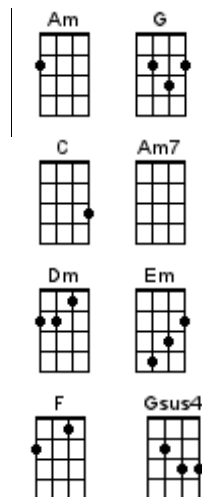

## True Colours: Cyndy Lauper

Intro (picked): [Am] [G] [C] [Am7]

**Am G C Am7**  
You with the sad eyes, don't be discouraged  
**F Am G\***  
Oh I realize it's hard to take courage  
**C Dm Em F**  
In a world full of people, you can lose sight of it all  
**Am G F C**  
And the darkness inside you can make you feel so small

[Chorus]

**F C Gsus4 G**  
But I'll see your true colors shining through  
**F C F Gsus4 G**  
I'll see your true colors, and that's why I love you  
**F C F Am**  
So don't be afraid to let them show  
**F C F C Gsus4\* Am**  
Your true colors, true colors are beautiful, like a rainbow