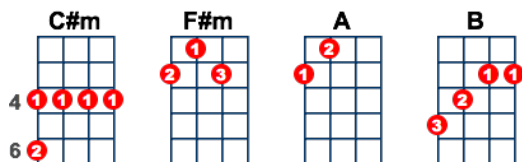

## Intro - repeat x2

C#m F#m A B

C#m F#m  
The club isn't the best place to find a lover

A B  
So the bar is where I go (mmm mmm mmm)

C#m F#m  
Me and my friends at the table doing shots

A B  
Drinking faster and then we talk slow (mmm mmm mmm)

C#m

Come on, be my baby, come on :: Come on, be my baby, come on  
Come on, be my baby, come on

C#m

(Accappello only) Come on, be my baby, come on

■

F#m A  
I'm in love with the shape of you

B C#m  
We push and pull like a magnet do

F#m A  
Although my heart is falling too

B C#m  
I'm in love with your body

F#m A  
And last night you were in my room

B C#m  
And now my bed sheets smell like you

F#m A  
Every day discovering something brand new

B C#m  
I'm in love with your body (continue playing on loop)

Come on, be my baby, come on :: Come on, be my baby, come on  
.....(I'm in love with your body)....  
Come on, be my baby, come on :: Come on, be my baby, come on  
.....(I'm in love with your body)....  
Come on, be my baby, come on :: Come on, be my baby, come on  
.....(I'm in love with your body)....  
Every day discovering something brand new