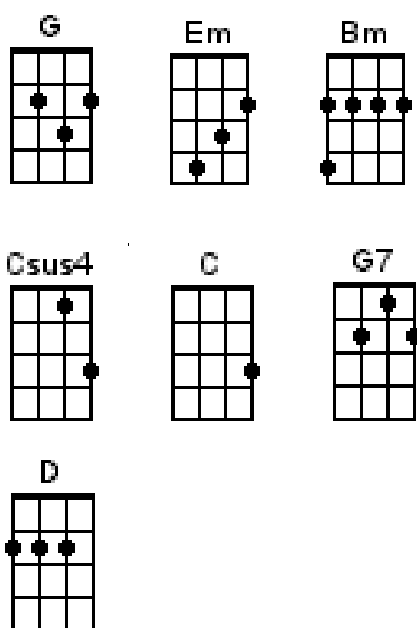

Itchcoo Park: The Small Faces

Intro: [G] [Em] [G] [Em]

G Bm
O'er the Bridge of Sighs
Csus4 C
To rest my eyes in shades of green
G Bm
Under dreaming spires
Csus4 C
To Itchycoo Park that's where I've been
G G7 C
What did you do there? I got high
G G7 C
What did you feel there? well I cried
G G7 C
But why the tears there? Tell you why

Chorus:

G Em G Em
It's all too beautiful it's all too beautiful
G Em G Em
It's all too beautiful it's all too beautiful

Bridge:

G Bb
I feel inclined to blow my mind
F C G
Get hung up feed the ducks with a bun
G Bb
They all come out to groove about
F C D
When I search for fun in the sun

Itchcoo Park: The Small Faces

G Bb
I tell you what I'll do (what will you do?)

Csus4 C
I'd like to go there now with you

G Bm
You can miss out school (won't that be cool!)

Csus4 C
Why go to learn the words of fools

G G7 C
What will we do there? We'll get high

G G7 C
What will we touch there? We'll touch the sky

G G7 C
But why the tears there? I tell you why

Repeat Chorus and bridge

G Em G Em
It's all too beautiful it's all too beautiful