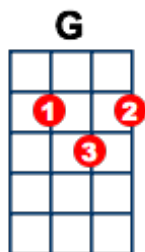

Grease

Frankie Valli

Am

Am D Am
I solve my problems and I'll see the light

D Am Em
We got a lovin' thing, we gotta feed it right

Dm C Bb Am
There ain't no danger we can go too far

D Am Em
We start believin' now that we can be who we are

F G
Grease is the word (LICK)

Am D Am
They think our love is just a growin' pain

D Am Em
Why don't they understand? It's just a cryin' shame

Dm C Bb Am
Their lips are lyin', only real is real

D Am Em
We stop the fight right now, we got to be what we feel

CHORUS

Am
Grease is the word
(Grease is the word, is the word that you heard)

Dm7
It's got groove, it's got meaning

Am
Grease is the time, is the place, is the motion

Dm7 F
Grease is the way we are feeling

■ *Repeat Chorus*

Am
 Grease is the word
 (is the word that you heard)
 Dm7
 It's got groove, it's got meaning
 Am
 Grease is the time, is the place, is the motion
 Dm7 F
 Grease is the way we are feeling
 Am
 Grease is the word, is the word, is the word
 ... (repeat to fade)