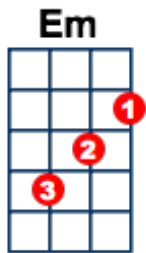

Grease

Frankie Valli

Am

Am D Am
I solve my problems and I'll see the light

D Am Em
We got a lovin' thing, we gotta feed it right

Dm C Bb Am
There ain't no danger we can go too far

D Am Em
We start believin' now that we can be who we are

F G
Grease is the word (LICK)

Am D Am
They think our love is just a growin' pain

D Am Em
Why don't they understand? It's just a cryin' shame

Dm C Bb Am
Their lips are lyin', only real is real

D Am Em
We stop the fight right now, we got to be what we feel

CHORUS

Am
Grease is the word
(Grease is the word, is the word that you heard)

Dm7
It's got groove, it's got meaning

Am
Grease is the time, is the place, is the motion

Dm7 F
Grease is the way we are feeling

■ *Repeat Chorus*

Am
 Grease is the word
 (is the word that you heard)
 Dm7
 It's got groove, it's got meaning
 Am
 Grease is the time, is the place, is the motion
 Dm7 F
 Grease is the way we are feeling
 Am
 Grease is the word, is the word, is the word
 ... (repeat to fade)