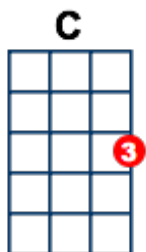

Grease

Frankie Valli

Am

Am D Am
I solve my problems and I'll see the light

D Am Em
We got a lovin' thing, we gotta feed it right

Dm C Bb Am
There ain't no danger we can go too far

D Am Em
We start believin' now that we can be who we are

F G
Grease is the word (LICK)

Am D Am
They think our love is just a growin' pain

D Am Em
Why don't they understand? It's just a cryin' shame

Dm C Bb Am
Their lips are lyin', only real is real

D Am Em
We stop the fight right now, we got to be what we feel