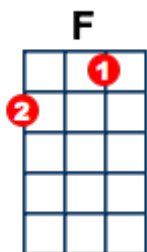

Grease

Frankie Valli

Am

Am D Am
I solve my problems and I'll see the light

D Am Em
We got a lovin' thing, we gotta feed it right

Dm C Bb Am
There ain't no danger we can go too far

D Am Em
We start believin' now that we can be who we are

F G
Grease is the word (LICK)

Am D Am
They think our love is just a growin' pain

D Am Em
Why don't they understand? It's just a cryin' shame

Dm C Bb Am
Their lips are lyin', only real is real

D Am Em
We stop the fight right now, we got to be what we feel