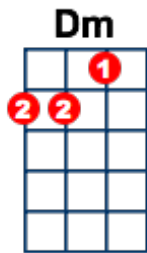

Grease

Frankie Valli

Am

Am D Am
I solve my problems and I'll see the light

D Am Em
We got a lovin' thing, we gotta feed it right

Dm C Bb Am
There ain't no danger we can go too far

D Am Em
We start believin' now that we can be who we are

F G
Grease is the word (LICK)

Am D Am
They think our love is just a growin' pain

D Am Em
Why don't they understand? It's just a cryin' shame

Dm C Bb Am
Their lips are lyin', only real is real

D Am Em
We stop the fight right now, we got to be what we feel

CHORUS

Am
Grease is the word
(Grease is the word, is the word that you heard)

Dm7
It's got groove, it's got meaning

Am
Grease is the time, is the place, is the motion

Dm7 F
Grease is the way we are feeling

■ *Repeat Chorus*

Am
 Grease is the word
 (is the word that you heard)
 Dm7
 It's got groove, it's got meaning
 Am
 Grease is the time, is the place, is the motion
 Dm7 F
 Grease is the way we are feeling
 Am
 Grease is the word, is the word, is the word
 ... (repeat to fade)