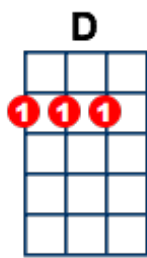

Grease

Frankie Valli

Am

Am D Am
I solve my problems and I'll see the light

D Am Em
We got a lovin' thing, we gotta feed it right

Dm C Bb Am
There ain't no danger we can go too far

D Am Em
We start believin' now that we can be who we are

F G
Grease is the word (LICK)

Am D Am
They think our love is just a growin' pain

D Am Em
Why don't they understand? It's just a cryin' shame

Dm C Bb Am
Their lips are lyin', only real is real

D Am Em
We stop the fight right now, we got to be what we feel

CHORUS

Am
Grease is the word
(Grease is the word, is the word that you heard)

Dm7
It's got groove, it's got meaning

Am
Grease is the time, is the place, is the motion

Dm7 F
Grease is the way we are feeling

■ *Repeat Chorus*

Am
 Grease is the word
 (is the word that you heard)
 Dm7
 It's got groove, it's got meaning
 Am
 Grease is the time, is the place, is the motion
 Dm7 F
 Grease is the way we are feeling
 Am
 Grease is the word, is the word, is the word
 ... (repeat to fade)