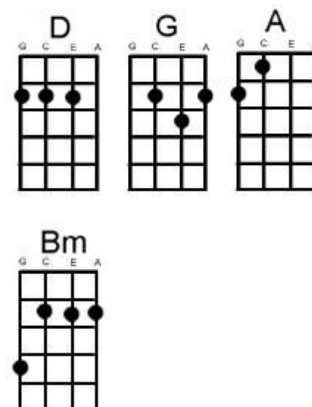

Thursday I don't care about you

D A

it's Friday I'm in love

D G

Monday you can fall apart

D A

Tuesday Wednesday break my heart

Bm G

but Friday never hesitates...

D G

I don't care if Monday's black

D A

Tuesday Wednesday heart attack

Bm G

Thursday never looking back

D A

it's Friday I'm in love

D G

Monday you can hold your head

D A

Tuesday Wednesday stay in bed

Bm G

or Thursday watch the walls instead

D A

it's Friday I'm in love

Friday I'm in Love: The Cure

G A
Saturday wait and
Bm G
Sunday always comes too late
D A
but Friday never hesitates...

Bm G
dressed up to the eyes
D
it's a wonderful surprise
A Bm
to see your shoes and your spirits rise
G
throwing out your frown
D
and just smiling at the sound
A
and as sleek as a shriek
Bm
spinning round and round
G
always take a big bite
D
it's such a gorgeous sight
A Bm
to see you eat in the middle of the night
G
you can never get enough
D
enough of this stuff