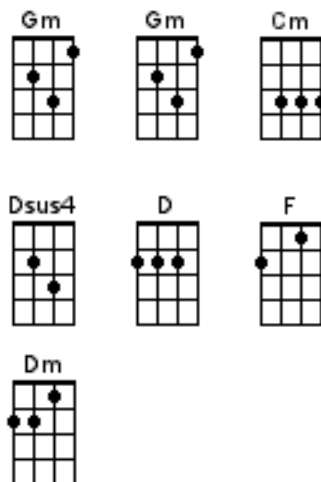

Everybody's Gotta Learn Sometimes: Beck

Intro: [Picking verse 1, then slow play through verse 1]

Gm Gm/E Cm

Change your heart

Gm Gm/E Cm

Look around you

Gm Gm/E Cm

Change your heart

Gm Gm/E Cm

It will astound you

C
h
o
r
u
s

Gm Dsus4 D

I need your lovin'

Cm F

Like the sunshine

Dm Gm

Everybo-dy's gotta learn sometime

Dm Gm

Everybody's gotta learn sometime

Dm Gm F

Everybody's gotta learn sometime

Bb A x4

Gm Gm/E Cm

Change your heart